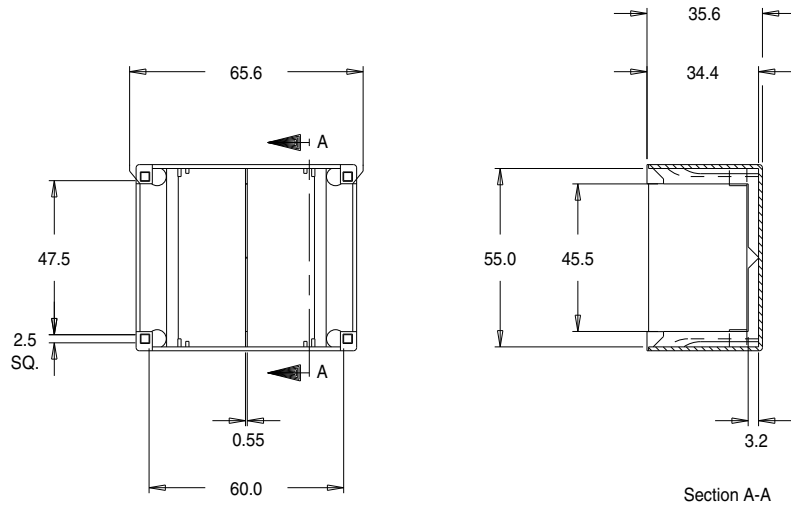

Part No. U39219
UI39 x 21.0 'U' Range Box With Rib

Dimensions in millimetres.