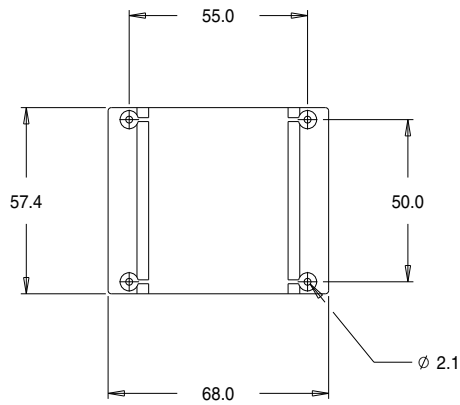

Part No. U39219
UI39 x 21.0 'U' Range Box With Rib

Dimensions in millimetres.